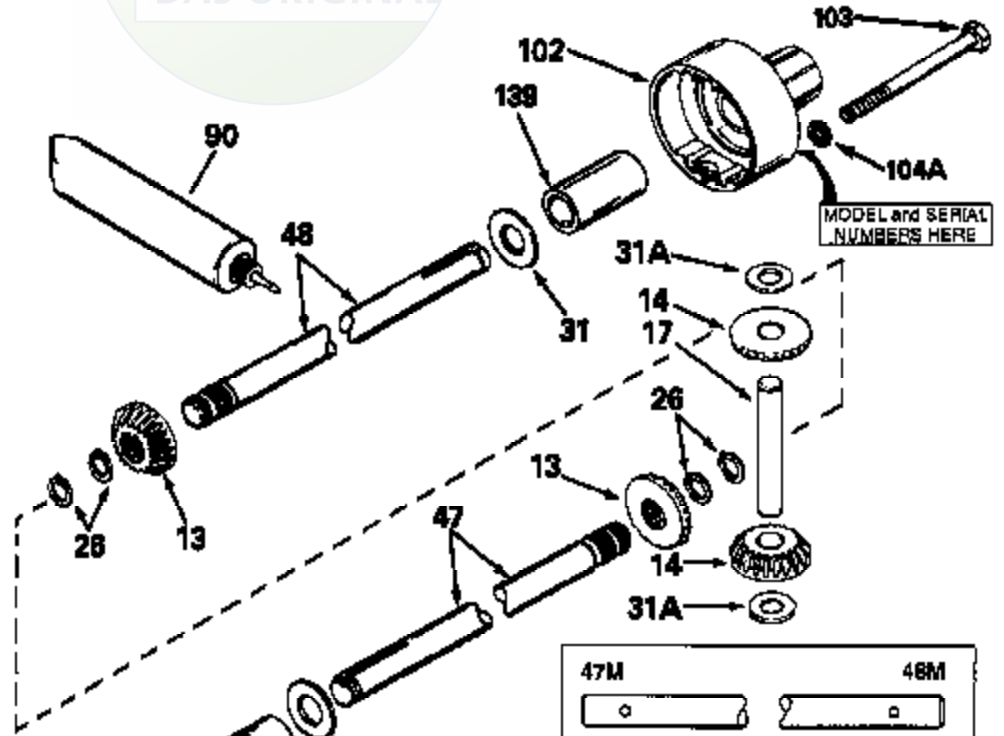

JOIST

SICHER IST DAS:
DAS ORIGINAL

| | |
|-----|-----|
| 47 | 48 |
| 47A | 48A |
| 47B | 48B |
| 47C | 48C |
| 47D | 48D |
| 47E | 48E |
| 47H | 48H |
| 47L | 48L |

| | |
|-----|-----|
| 47M | 48M |
| 47P | 48P |
| 47R | 48R |
| 47V | 48V |
| 47W | 48W |
| 47X | 48X |

| Ref # | Part Number | Qty | Description |
|-------|-------------|---------------------|------------------------------------------------|
| 13 | 778067 | | Gear, Bevel (16 teeth) |
| 14 | 778068 | | Gear, Pinion (16 teeth) |
| 17 | 786040 | | Pin, Drive |
| 26 | 788038 | | Ring, Retaining |
| 31 | 780001 | | Washer (3/4" ID x 1-1/2" OD x 1/16" t hick) |
| 31A | 780096 | | Washer, Thrust |
| 47E | 774222 | | Axle (11-5/16" long) |
| 48E | 774223 | | Axle (11-25/32" long) |
| 82 | 786043 | | Sprocket. No Teeth 54. O.D. 8.823 |
| 82 | 786051 | | Sprocket. No Teeth 60. O.D. 9.841 |
| 82 | 786070 | | Sprocket. No Teeth 48. O.D. 7.920 |
| 82 | 786041A | | Sprocket. No Teeth 45. O.D. 7.389 |
| 82 | 786042 | | Sprocket. No Teeth 40. O.D. 6.650 |
| 90 | 788067B | 100-139 Peerless | Grease (32 oz. bottle Bentonite greas e) |
| 101 | 774073 | | Differential Carrier Hsg (Incl. 137) |
| 102 | 774073 | | Differential Carrier Hsg (Incl. 139) |
| 103 | 792041 | | Screw, 5/16-18 x 3-3/4" |
| 104A | 792061 | | Washer, Flat, 5/16" |
| 104 | 792042 | | Nut, Lock, 5/16-18 (Use as required) |
| 137 | 780077 | | Bushing (3/4" ID x 1-1/16" OD x 2-1/1 6" long) |
| 139 | 780077 | | Bushing (3/4 ID x 1-1/16" OD x 2-1/16 " long) |