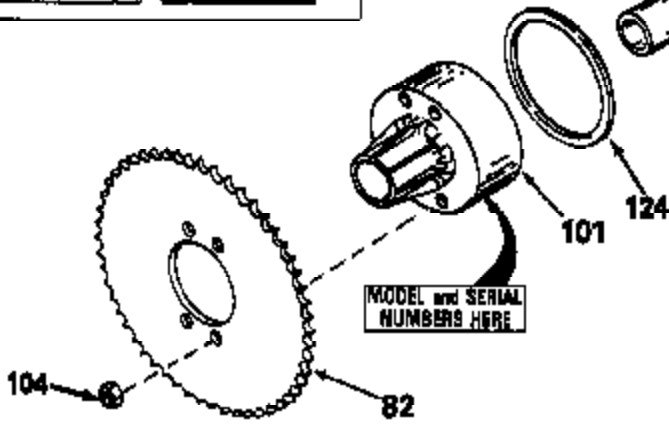

JOIST

SICHER IST DAS:
DAS ORIGINAL

| | |
|-----|-----|
| 47 | 48 |
| 47A | 48A |
| 47B | 48B |
| 47C | 48C |
| 47D | 48D |
| 47E | 48E |
| 47H | 48H |
| 47L | 48L |

| | |
|-----|-----|
| 47M | 48M |
| 47P | 48P |
| 47R | 48R |
| 47V | 48V |
| 47W | 48W |
| 47X | 48X |

| Ref # | Part Number | Qty | Description |
|-------|-------------|---------------------|------------------------------------------------|
| 13 | 778067 | | Gear, Bevel (16 teeth) |
| 14 | 778068 | | Gear, Pinion (16 teeth) |
| 17 | 786040 | | Pin, Drive |
| 26 | 788038 | | Ring, Retaining |
| 31 | 780001 | | Washer (3/4" ID x 1-1/2" OD x 1/16" t hick) |
| 31A | 780096 | | Washer, Thrust |
| 47E | 774222 | | Axle (11-5/16" long) |
| 48E | 774223 | | Axle (11-25/32" long) |
| 82 | 786043 | | Sprocket. No Teeth 54. O.D. 8.823 |
| 82 | 786051 | | Sprocket. No Teeth 60. O.D. 9.841 |
| 82 | 786070 | | Sprocket. No Teeth 48. O.D. 7.920 |
| 82 | 786041A | | Sprocket. No Teeth 45. O.D. 7.389 |
| 82 | 786042 | | Sprocket. No Teeth 40. O.D. 6.650 |
| 90 | 788067B | 100-139 Peerless | Grease (32 oz. bottle Bentonite greas e) |
| 101 | 774073 | | Differential Carrier Hsg (Incl. 137) |
| 102 | 774073 | | Differential Carrier Hsg (Incl. 139) |
| 103 | 792041 | | Screw, 5/16-18 x 3-3/4" |
| 104A | 792061 | | Washer, Flat, 5/16" |
| 104 | 792042 | | Nut, Lock, 5/16-18 (Use as required) |
| 137 | 780077 | | Bushing (3/4" ID x 1-1/16" OD x 2-1/1 6" long) |
| 139 | 780077 | | Bushing (3/4 ID x 1-1/16" OD x 2-1/16 " long) |